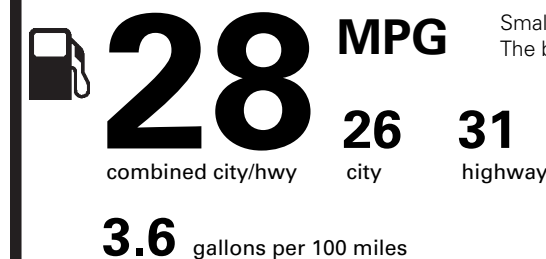

PRICE INFORMATION

BASE PRICE	\$28,605.00
TOTAL OPTIONS/OTHER	1,190.00
TOTAL VEHICLE & OPTIONS/OTHER	29,795.00
DESTINATION & DELIVERY	1,245.00

EPA DOT Fuel Economy and Environment

Gasoline Vehicle

Fuel Economy